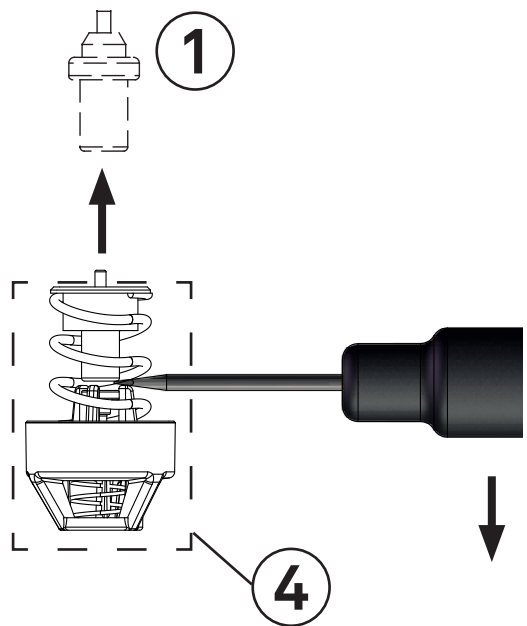

Huolto

No.	Art. No.	Description
1	110063	Thermostat cartridge 63°C, 5839
2	214263	Thermal valve LM41-200, complete
3	411702	Connection cover LM11-200
4	211201	Regulation kit LM11-200
5a	141015	Ball valve R40-Cu28
5b	141301	Ball valve R40-R32
6	146042	Pump Laddomat LM6A-130
7	413400	Laddomat MR Control Centre
8	113005	NTC-sensor, 50kOhm, 3 m
9	242011	Check valve LM11-200