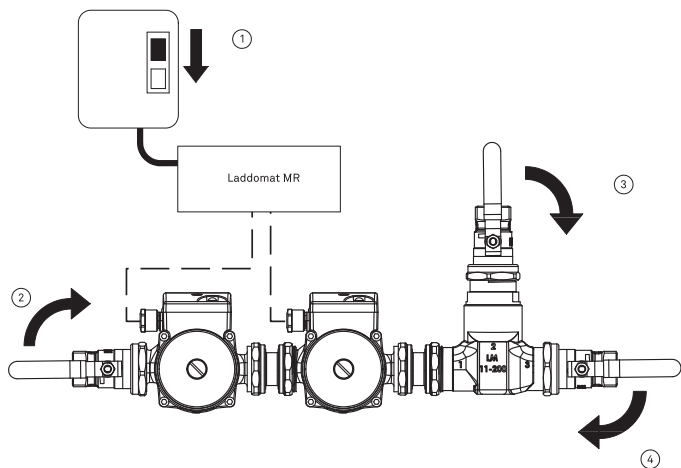

Huolto

No.	Art. No.	Description
1	110063	Thermostat cartridge 63°C, 5839
2	214263	Thermal valve LM41-200, complete
3	411702	Connection cover LM11-200
4	211201	Regulation kit LM11-200
5a	141015	Ball valve R40-Cu28
5b	141301	Ball valve R40-R32
6	146042	Pump Laddomat LM6A-130
7	413400	Laddomat MR Control Centre
8	113005	NTC-sensor, 50kOhm, 3 m
9	242011	Check valve LM11-200