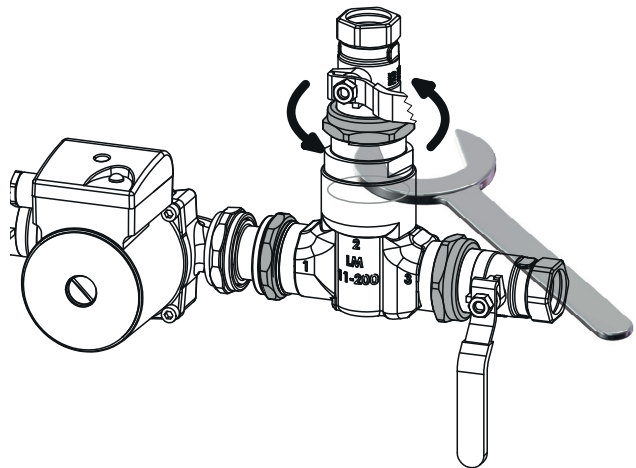

Huolto

No.	Art. No.	Description
1	110063	Thermostat cartridge 63°C, 5839
2	214263	Thermal valve LM41-200, complete
3	411702	Connection cover LM11-200
4	211201	Regulation kit LM11-200
5a	141015	Ball valve R40-Cu28
5b	141301	Ball valve R40-R32
6	146042	Pump Laddomat LM6A-130
7	413400	Laddomat MR Control Centre
8	113005	NTC-sensor, 50kOhm, 3 m
9	242011	Check valve LM11-200