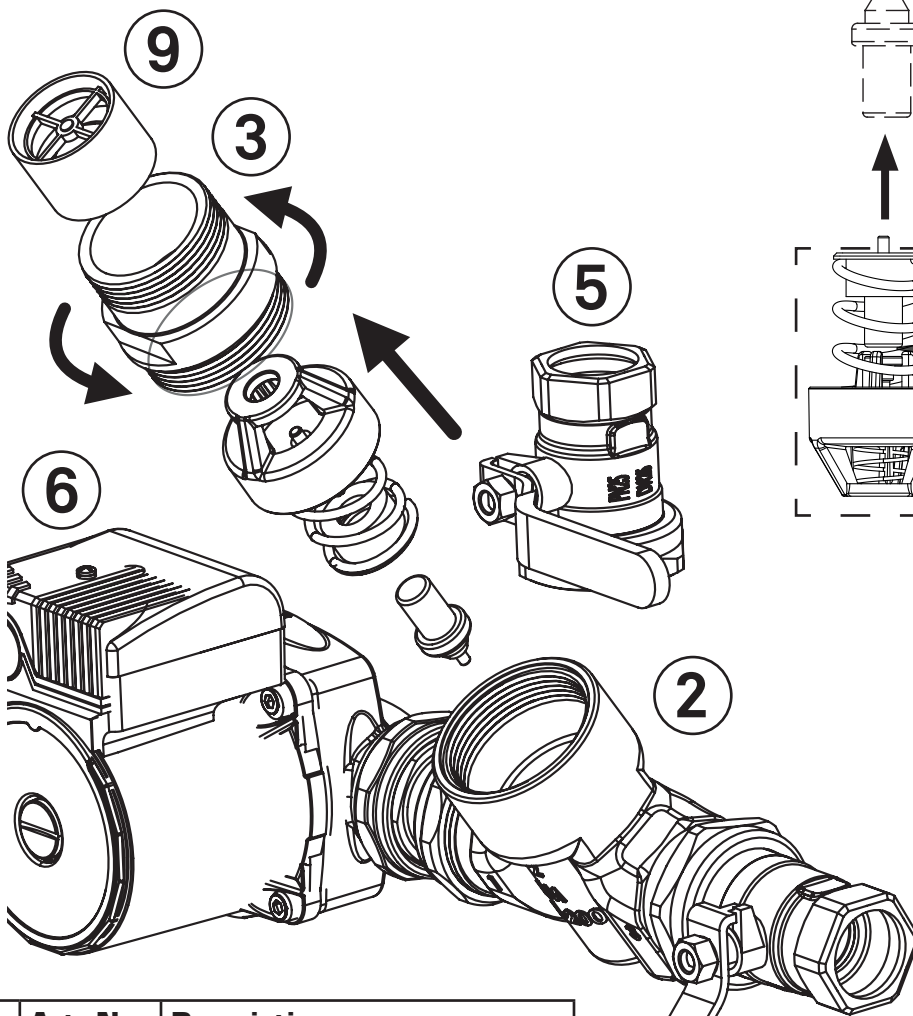

Huolto

No.	Art. No.	Description
1	110063	Thermostat cartridge 63°C, 5839
2	214263	Thermal valve LM41-200, complete
3	411702	Connection cover LM11-200
4	211201	Regulation kit LM11-200
5a	141015	Ball valve R40-Cu28
5b	141301	Ball valve R40-R32
6	146042	Pump Laddomat LM6A-130
7	413400	Laddomat MR Control Centre
8	113005	NTC-sensor, 50kOhm, 3 m
9	242011	Check valve LM11-200