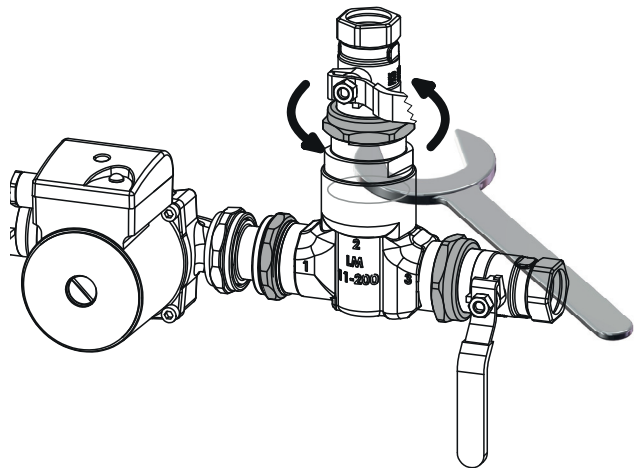

Entretien

No.	Art. No.	Description
1	110063	Thermostat cartridge 63°C, 5839
2	214263	Thermal valve LM41-200, complete
3	411702	Connection cover LM11-200
4	211201	Regulation kit LM11-200
5a	141015	Ball valve R40-Cu28
5b	141301	Ball valve R40-R32
6	146042	Pump Laddomat LM6A-130
7	413400	Laddomat MR Control Centre
8	113005	NTC-sensor, 50kOhm, 3 m
9	242011	Check valve LM11-200