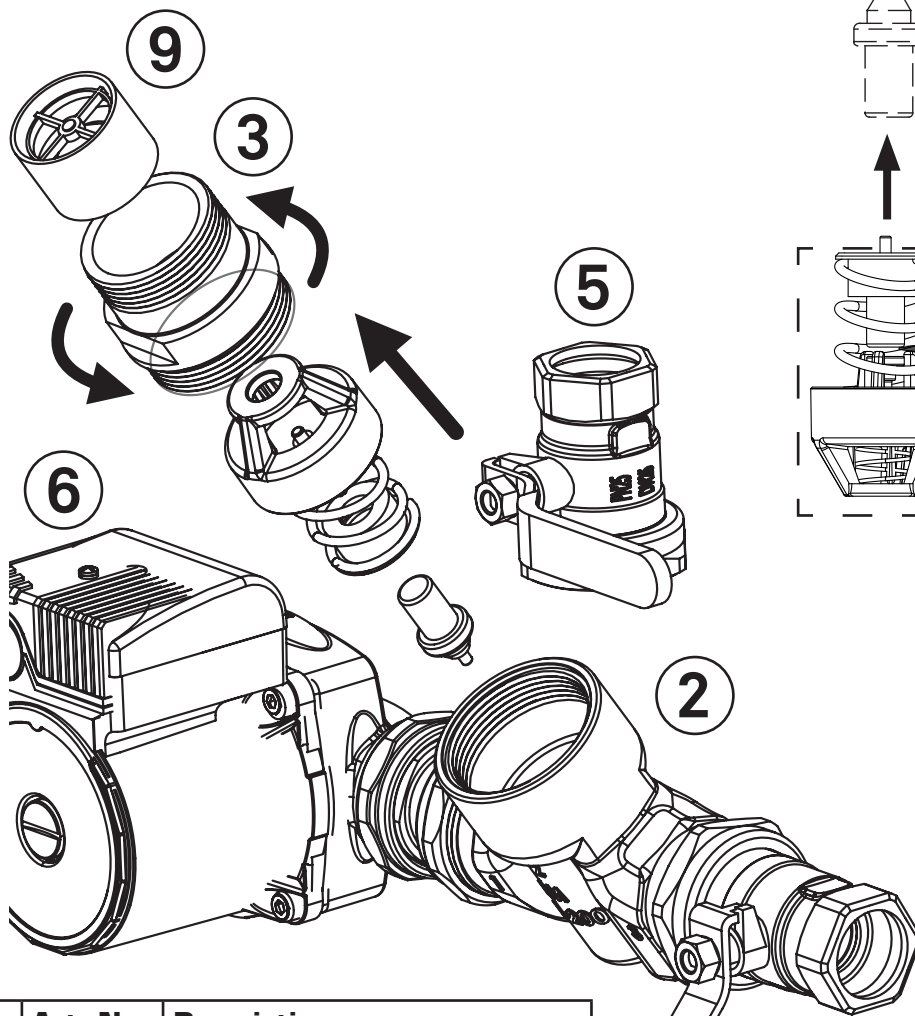

Entretien

No.	Art. No.	Description
1	110063	Thermostat cartridge 63°C, 5839
2	214263	Thermal valve LM41-200, complete
3	411702	Connection cover LM11-200
4	211201	Regulation kit LM11-200
5a	141015	Ball valve R40-Cu28
5b	141301	Ball valve R40-R32
6	146042	Pump Laddomat LM6A-130
7	413400	Laddomat MR Control Centre
8	113005	NTC-sensor, 50kOhm, 3 m
9	242011	Check valve LM11-200