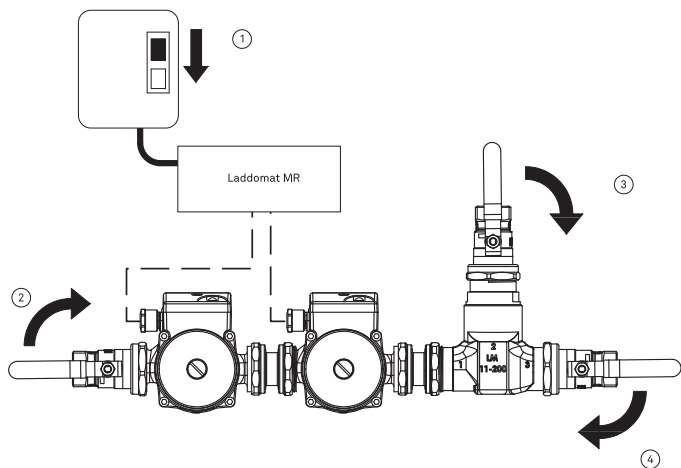

Entretien

No.	Art. No.	Description
1	110063	Thermostat cartridge 63°C, 5839
2	214263	Thermal valve LM41-200, complete
3	411702	Connection cover LM11-200
4	211201	Regulation kit LM11-200
5a	141015	Ball valve R40-Cu28
5b	141301	Ball valve R40-R32
6	146042	Pump Laddomat LM6A-130
7	413400	Laddomat MR Control Centre
8	113005	NTC-sensor, 50kOhm, 3 m
9	242011	Check valve LM11-200