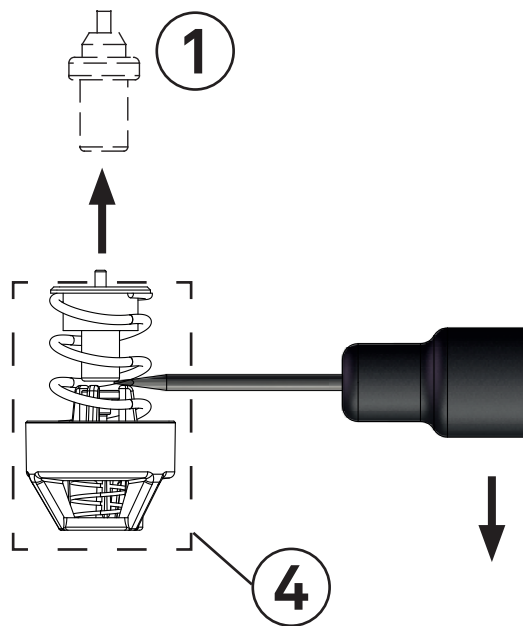

Entretien

No.	Art. No.	Description
1	110063	Thermostat cartridge 63°C, 5839
2	214263	Thermal valve LM41-200, complete
3	411702	Connection cover LM11-200
4	211201	Regulation kit LM11-200
5a	141015	Ball valve R40-Cu28
5b	141301	Ball valve R40-R32
6	146042	Pump Laddomat LM6A-130
7	413400	Laddomat MR Control Centre
8	113005	NTC-sensor, 50kOhm, 3 m
9	242011	Check valve LM11-200